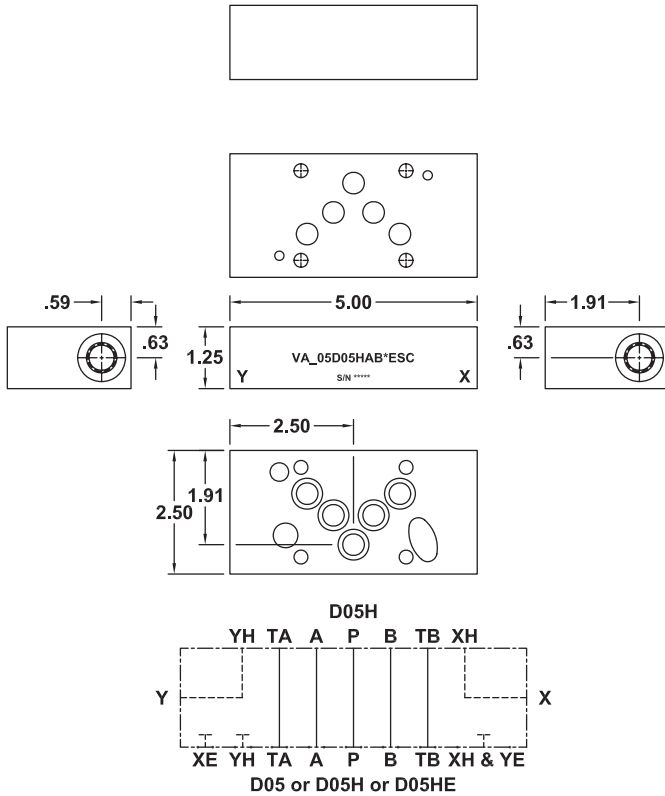

D05 to D05H - Valve Adapters - D05 to D05HE

External X&Y Port Connections

VA_05D05HAB*ESC

Adapter includes:
 5 - 014 O-ring viton
 1 - 010 O-ring viton
 1 - 012 O-ring viton
 1 - 016 O-ring viton

External X&Y Port Connections

VA_05D05EAB*ESC

Adapter includes:
 5 - 014 O-ring viton
 1 - 010 O-ring viton
 1 - 012 O-ring viton
 1 - 016 O-ring viton

PART NUMBER SYSTEM

WE RESERVE THE RIGHT TO DISCONTINUE MODELS, OR CHANGE SPECIFICATIONS WITHOUT NOTICE OR INCURRING OBLIGATION