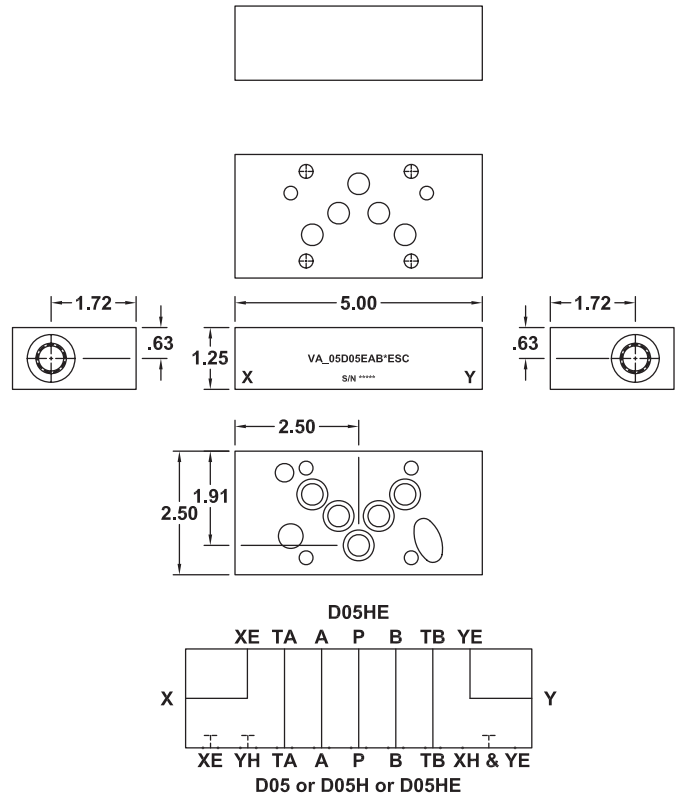

D05 to D05H - Valve Adapters - D05 to D05HE

External X&Y Port Connections

VA_05D05HAB*ESC

Adapter includes:
 5 - 014 O-ring viton
 1 - 010 O-ring viton
 1 - 012 O-ring viton
 1 - 016 O-ring viton

External X&Y Port Connections

VA_05D05EAB*ESC

Adapter includes:
 5 - 014 O-ring viton
 1 - 010 O-ring viton
 1 - 012 O-ring viton
 1 - 016 O-ring viton

PART NUMBER SYSTEM

WE RESERVE THE RIGHT TO DISCONTINUE MODELS, OR CHANGE SPECIFICATIONS WITHOUT NOTICE OR INCURRING OBLIGATION