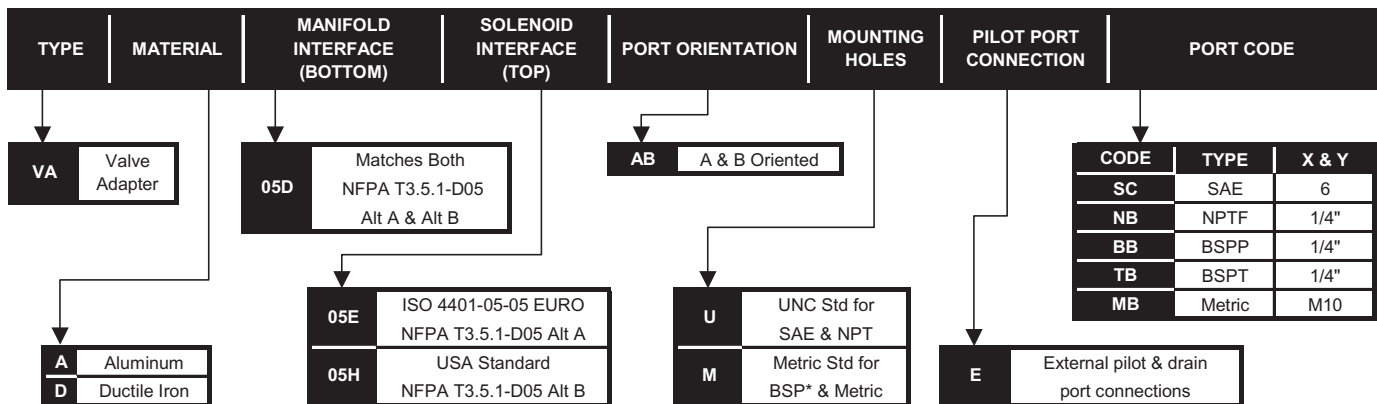

D05 to D05H - Valve Adapters - D05 to D05HE

External X&Y Port Connections

VA_05D05HAB*ESC

Adapter includes:
 5 - 014 O-ring viton
 1 - 010 O-ring viton
 1 - 012 O-ring viton
 1 - 016 O-ring viton

External X&Y Port Connections

VA_05D05EAB*ESC

Adapter includes:
 5 - 014 O-ring viton
 1 - 010 O-ring viton
 1 - 012 O-ring viton
 1 - 016 O-ring viton

PART NUMBER SYSTEM

WE RESERVE THE RIGHT TO DISCONTINUE MODELS, OR CHANGE SPECIFICATIONS WITHOUT NOTICE OR INCURRING OBLIGATION